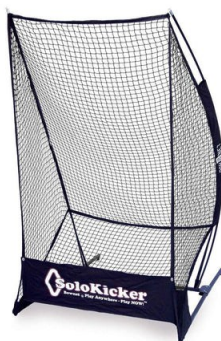

YRK - Youth, FRK - Varsity

DRK Deluxe -60% More Supplies-Varsity

\$144.95

\$189.95

EQUIPMENT ROOM AND FIELD EQUIPMENT

HELMET RACK

FBHCART

Holds 60 Helmets

\$274.95

BOW NET SOLO KICKING NET

\$434.95

SHOULDER PAD CART

Heavy duty steel bottom frame with retractable pull handle. Steel uprights with bottom position bar for orderly stacking.

FSPR60

Holds 60 XXL Pads