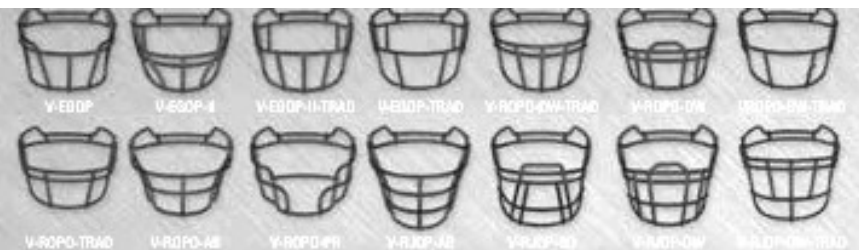

F7 Collegiate 2.0

Includes:

- Carbon Steel Faceguard
- Elite Hard Cup Chin Strap (Black)

\$449.95

SCHUTT HELMETS - Middle School/Youth

Vengeance A11 2.0

Includes:

- Carbon Steel Faceguard
- Elite Hard Cup Chin
- Non-inflatable Liner
- Molded Standard Color
- Sizes: XS-XL

\$179.95

F7 LX1

Includes:

- Carbon Steel Faceguard
- Elite Hard Cup Chin
- Inflatable Liner
- Molded Standard Color
- Sizes: XS-XL

\$299.95

VENGEANCE FACEGUARDS VARSITY

Recommended for Vengeance Helmets

\$55.95