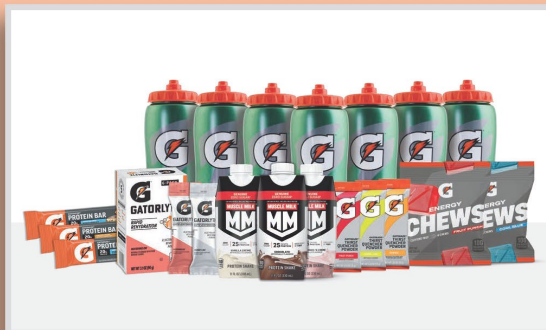

SIDELINE ESSENTIALS

RETAIL VALUE ~~\$1,625~~
\$325

PREMIUM PERFORMANCE PACKAGE

- (1) Case of Gatorade® Thirst Quencher Powder (32 - 2.5 gallon bags)
- OR (3) Cases of Gatorade® Thirst Quencher Powder Sticks (240 - 20oz. sticks)
- OR (2) Cases of Gatorlyte® Powder Sticks (96 - 20oz. sticks)
- (6) Cases of Gatorade® Chews (96 servings)
- (8) Cases of Gatorade® Protein Bars (96 servings)
- OR (8) Cases of 11 oz. Muscle Milk® Genuine Protein Shakes (96 servings)

CHOOSE THREE PREMIUMS (Repeat options accepted)

- (1) 6 Gallon Cooler*
- (1) 9 Gallon Cooler*
- (1) 60 Quart Ice Chest on Wheels*
- (10) Gatorade® Towels
- (24) Gatorade® Squeeze Bottles
- (4) Gatorade® Squeeze Bottle Carriers
- (1) Case of 7 oz. Cups (2,000/case)

*Limit 2 coolers per kit

Choose flavor preference and premiums on reverse.

FUELING ON THE GO

RETAIL VALUE ~~\$1,031~~
\$195

CHOOSE TWO OF THE BELOW OPTIONS

- OPTION #1 – (3) Cases of Gatorade® Thirst Quencher Powder Sticks (240 - 20oz. sticks)*
- OR (2) Cases of Gatorlyte® Powder Sticks (96 - 20oz. sticks)*
- * (24) Gatorade® Squeeze Bottles Included with either powder selection
- OPTION #2 – (8) Cases of Gatorade® Chews (128 servings)
- OPTION #3 – (10) Cases of Gatorade® Protein Bars (120 servings)
- OPTION #4 – (10) Cases of 11 oz. Muscle Milk® Genuine Protein Shakes (120 servings)
- OR (10) Additional cases of Gatorade® Protein Bars (120 servings)