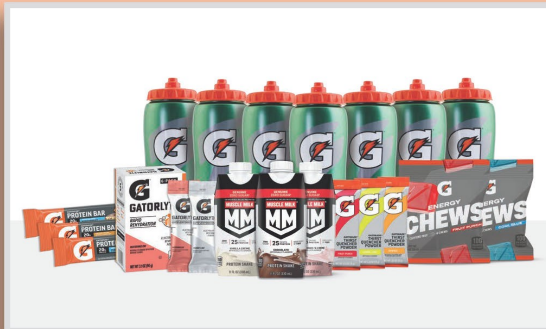

SIDELINE ESSENTIALS

RETAIL VALUE ~~\$1,625~~
\$325

PREMIUM PERFORMANCE PACKAGE

- (1) Case of Gatorade® Thirst Quencher Powder (32 - 2.5 gallon bags)
- OR (3) Cases of Gatorade® Thirst Quencher Powder Sticks (240 - 20oz. sticks)
- OR (2) Cases of Gatorlyte® Powder Sticks (96 - 20oz. sticks)

- (6) Cases of Gatorade® Chews (96 servings)

- (8) Cases of Gatorade® Protein Bars (96 servings)
- OR (8) Cases of 11 oz. Muscle Milk® Genuine Protein Shakes (96 servings)

CHOOSE THREE PREMIUMS (Repeat options accepted)

*Limit 2 coolers per kit

Choose flavor preference and premiums on reverse.

FUELING ON THE GO

RETAIL VALUE ~~\$1,031~~
\$195

CHOOSE TWO OF THE BELOW OPTIONS

- OPTION #1 - (3) Cases of Gatorade® Thirst Quencher Powder Sticks (240 - 20oz. sticks)*
- OR (2) Cases of Gatorlyte® Powder Sticks (96 - 20oz. sticks)*
- * (24) Gatorade® Squeeze Bottles Included with either powder selection