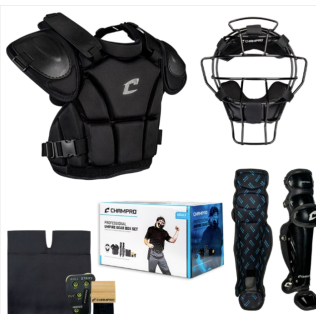

\$54.95
w/ mask

MACH HI-VIZ SOFTBALL

HELMET W/ MASK \$72.95

CFPBH RAWLINGS COACHES HELMET

- COOLFLO design
- ABS plastic shell construction with a covered headband for increased comfort
- Clear-coat finish
- Sizing: 6 7/8, 7, 7 1/8, 7 1/4, 7 3/8, 7 1/2, 7 5/8
- Team Colors

\$35.95

UMPIRE'S EQUIPMENT

CHEST PROTECTORS

- Outside Chest Protector Flat Pad.....\$59.95
- Diamond DCP-U Lite.....\$59.95
- Diamond DCPiX3 UMP.....\$112.95
- Diamond DCP UMP PRO.....\$129.95

MASKS

- CHAMPRO CM71B.....\$59.95

BAGS

E00712

EASTON WALK OFF ETHOS

Colors: Black, Charcoal, White, Red, Orange, Dark Green, Navy, Royal, Tan Army Camo, Team USA

\$79.95

MESH EQUIPMENT BAG

Nylon bag, 24" x 38"

Colors: Black, White, Navy, Royal, Scarlet