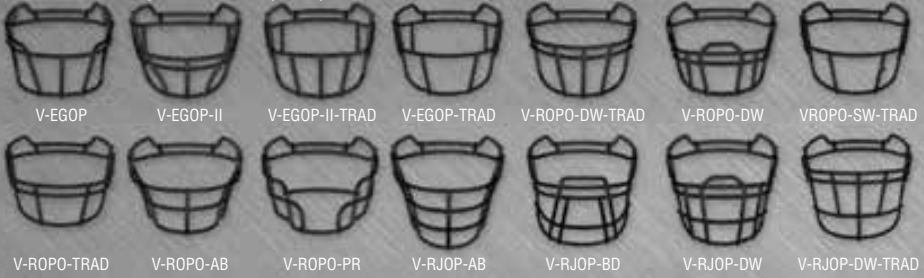

Helmet Only **\$124⁹⁵**

inflatable Liner
Molded standard color
Sizes: XS - XL

Attached mask with purchase
of helmet: \$30.00

VENGEANCE FACEGUARDS - VARSITY

Recommended for Vengeance Helmets (S-2XL)

\$49⁹⁵ CARBON STEEL