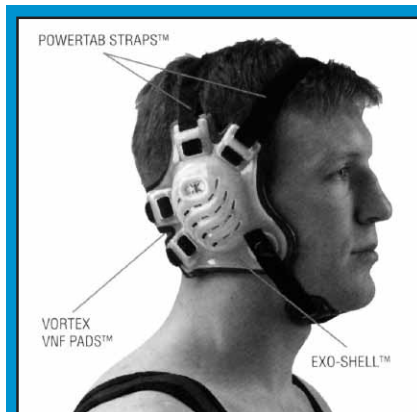

\$21.95
EACH

ALL CLIFF KEEN STOCK COLORS AVAILABLE

- KEEN E58 Signature 4 Strap \$29.95
- F5 Tornado \$32.95
- F3 Twister \$32.95

#33 TRI FORCE 3-STRAP EARGUARD

3-Strap Design - Quickly Adjustable with a Firm, Solid Fit. **25% Lighter** - Noticeably Lighter, 4.8 oz. compared to 6.4 oz. for competitors.