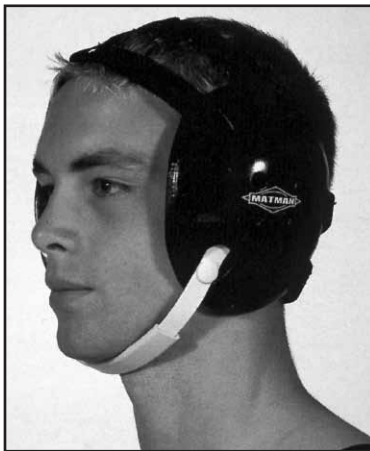

#30 ORIGINAL FOUR STRAP

Vinyl dipped foam covering

Colors: Black, Red, Gold, Navy, White

$29.95
EACH