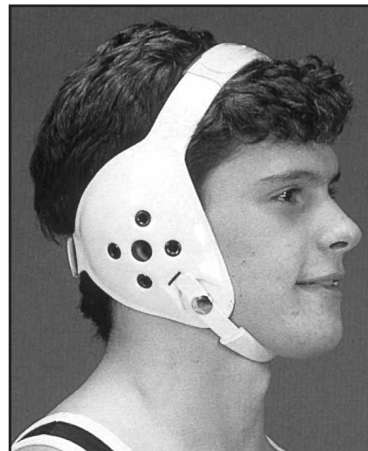

#32 TWO STRAP

Halo Look

Colors: Black, White, Purple, Red, Navy, Dark Green, Kelly, Maroon, Royal, Light Gold, Pink

$21.95
EACH