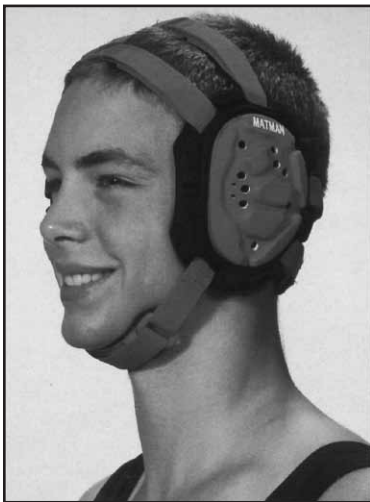

#36 ULTRA GARD

Colors: Black, Royal, Red, Navy

\$23.95
EACH

#35 ADULT ULTRA SOFT

Colors: Black, Royal, Red, Navy, Lt. Gold

\$21.95
EACH

#34 YOUTH

Colors: Black, Royal, Red, Navy, Lt. Gold, Dark Green