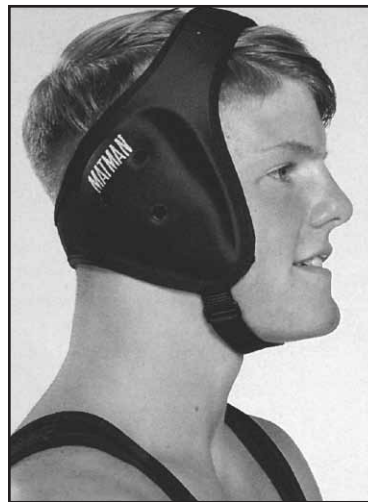

#36 ULTRA GARD

Colors: Black, Royal, Red, Navy

\$23.95
EACH

#35 ADULT ULTRA SOFT

Colors: Black, Royal, Red, Navy, Lt. Gold

\$21.95
EACH

#34 YOUTH

Colors: Black, Royal, Red, Navy, Lt. Gold, Dark Green