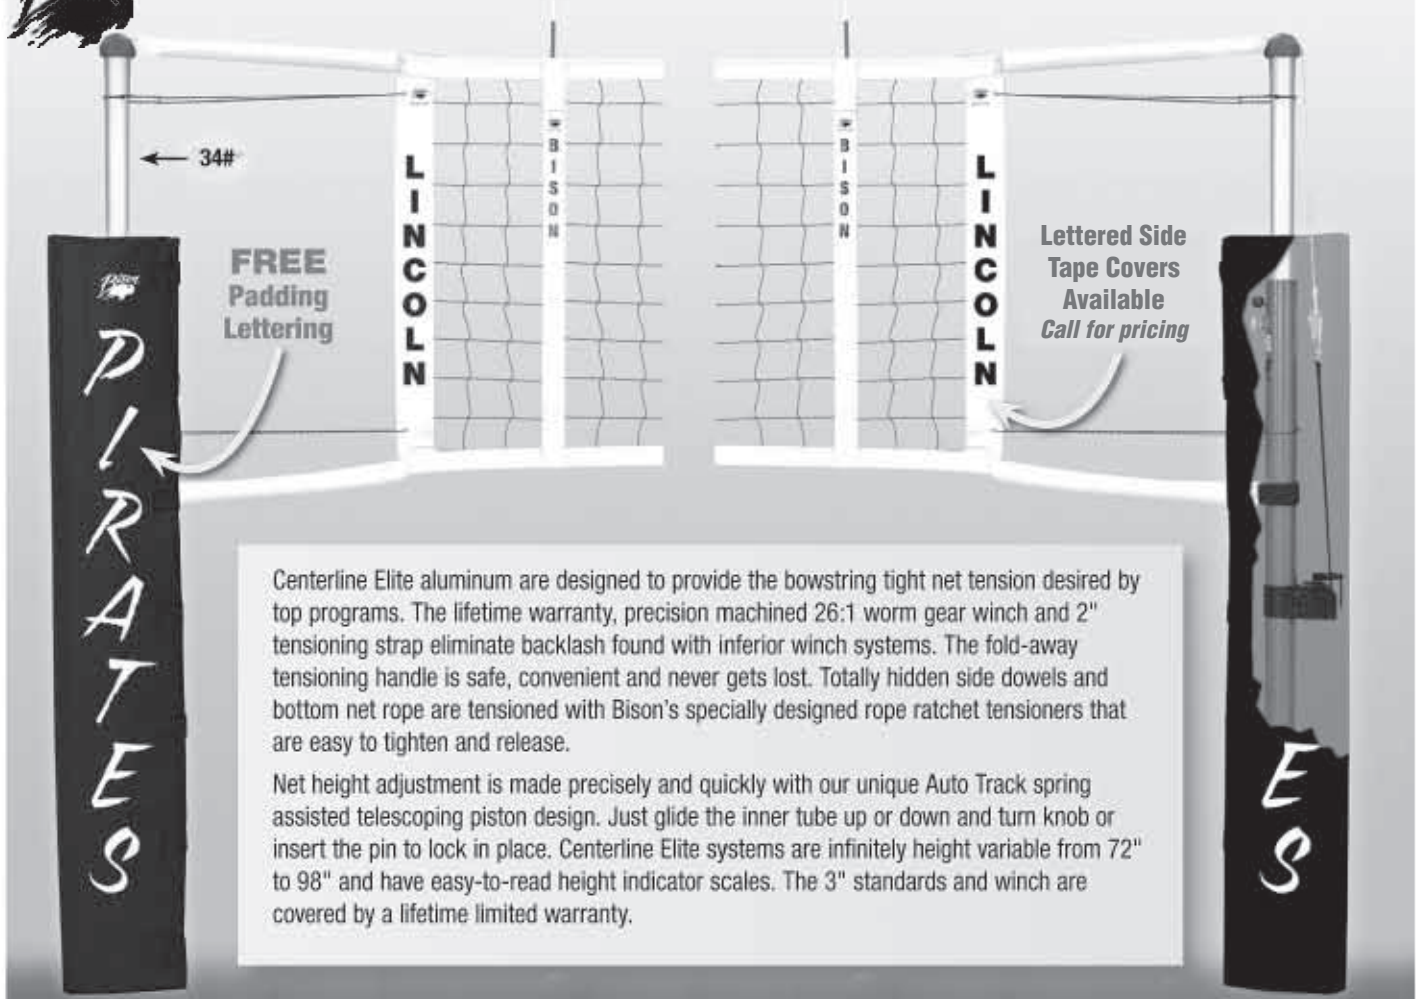

\$39⁹⁵

THE ONE[®] ANKLE BRACE

41110-41116 Black, white
Fits either foot
XS - 3XL

\$29.95 EA.

ALL SPORTS SCOREBOARD

White plastic cards with large 5 1/2" numbers to score from 0-99. One set of numbers is printed in red, the other set is green. Center panel cards (printed in black) indicate periods and possession arrows. Attaches to a table with suction cups and folds flat for easy portability and storage. 21" long x 17" high. SBAS

\$79⁹⁵

◀ Showing periods ▶
Showing possession arrow

SOFT ANKLE BRACE[®]

With straps
41770 Black
Fits either foot
XS-XL

\$17.95 EA.

CENTERLINE® ELITE™ ALUMINUM VOLLEYBALL

Centerline Elite aluminum are designed to provide the bowstring tight net tension desired by top programs. The lifetime warranty, precision machined 26:1 worm gear winch and 2" tensioning strap eliminate backlash found with inferior winch systems. The fold-away tensioning handle is safe, convenient and never gets lost. Totally hidden side dowels and bottom net rope are tensioned with Bison's specially designed rope ratchet tensioners that are easy to tighten and release.

Net height adjustment is made precisely and quickly with our unique Auto Track spring assisted telescoping piston design. Just glide the inner tube up or down and turn knob or insert the pin to lock in place. Centerline Elite systems are infinitely height variable from 72" to 98" and have easy-to-read height indicator scales. The 3" standards and winch are covered by a lifetime limited warranty.