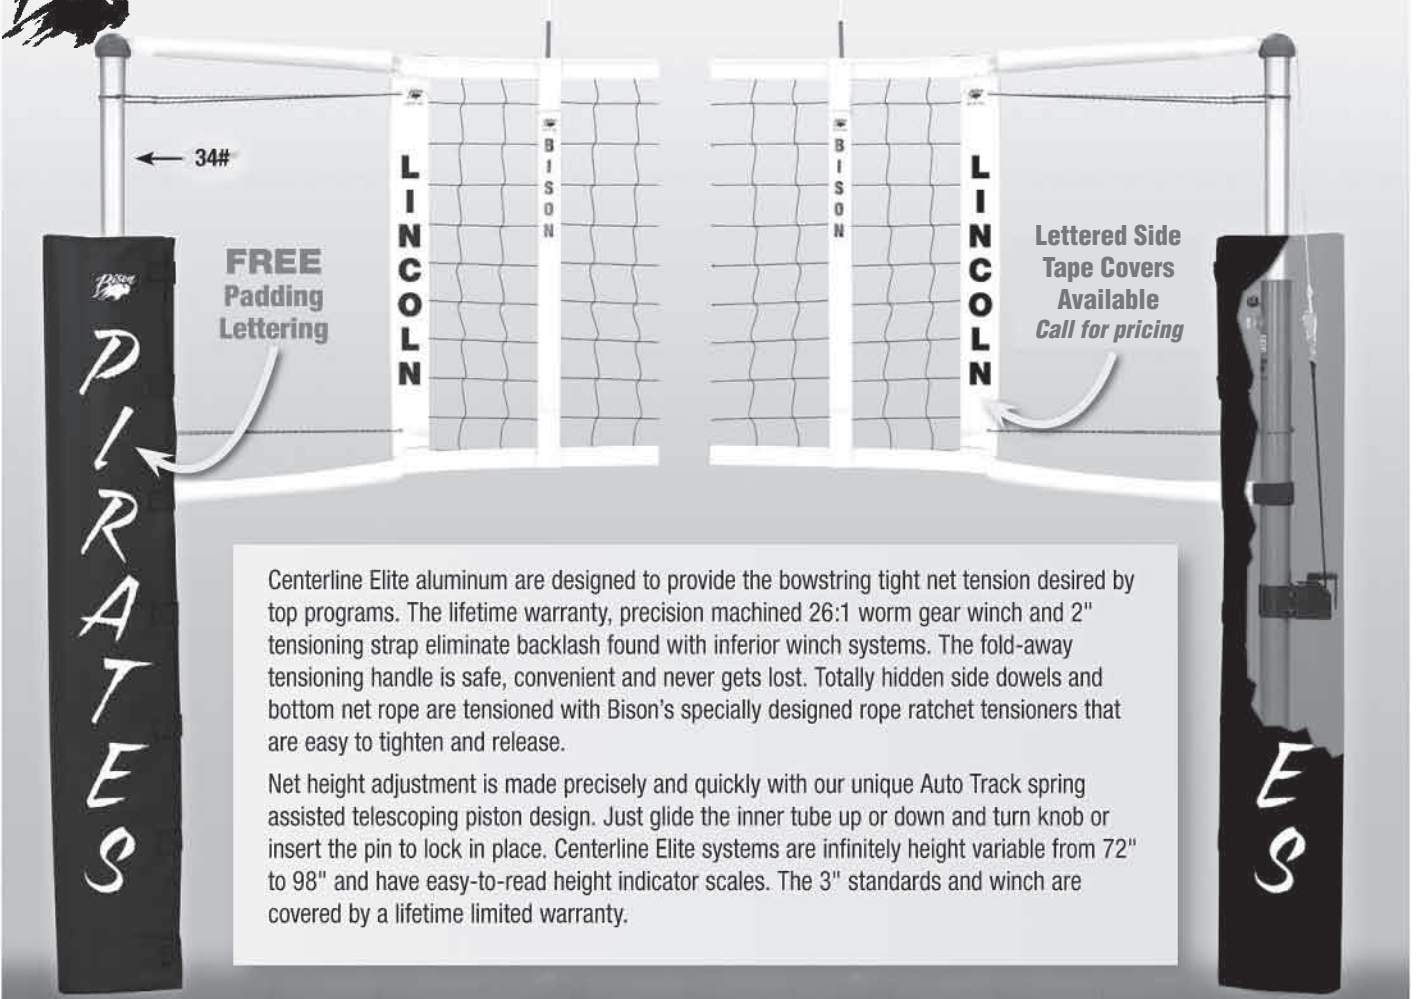

\$39⁹⁵

THE ONE[®] ANKLE BRACE

41110-41116 Black, white
Fits either foot
XS - 3XL

\$26.95

ALL SPORTS SCOREBOARD

White plastic cards with large 5 1/2" numbers to score from 0-99. One set of numbers is printed in red, the other set is green. Center panel cards (printed in black) indicate periods and possession arrows. Attaches to a table with suction cups and folds flat for easy portability and storage. 21" long x 17" high. SBAS

\$79⁹⁵

◀ Showing periods ▶
Showing possession arrow

SOFT ANKLE BRACE[®]

With straps
41770 Black
Fits either foot
XS-XL

\$17.95

CENTERLINE® ELITE™ ALUMINUM VOLLEYBALL

Centerline Elite aluminum are designed to provide the bowstring tight net tension desired by top programs. The lifetime warranty, precision machined 26:1 worm gear winch and 2" tensioning strap eliminate backlash found with inferior winch systems. The fold-away tensioning handle is safe, convenient and never gets lost. Totally hidden side dowels and bottom net rope are tensioned with Bison's specially designed rope ratchet tensioners that are easy to tighten and release.

Net height adjustment is made precisely and quickly with our unique Auto Track spring assisted telescoping piston design. Just glide the inner tube up or down and turn knob or insert the pin to lock in place. Centerline Elite systems are infinitely height variable from 72" to 98" and have easy-to-read height indicator scales. The 3" standards and winch are covered by a lifetime limited warranty.