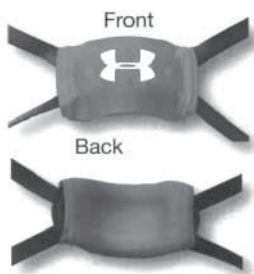

Chin Cup Sleeve
Team colors.

$5⁹⁵