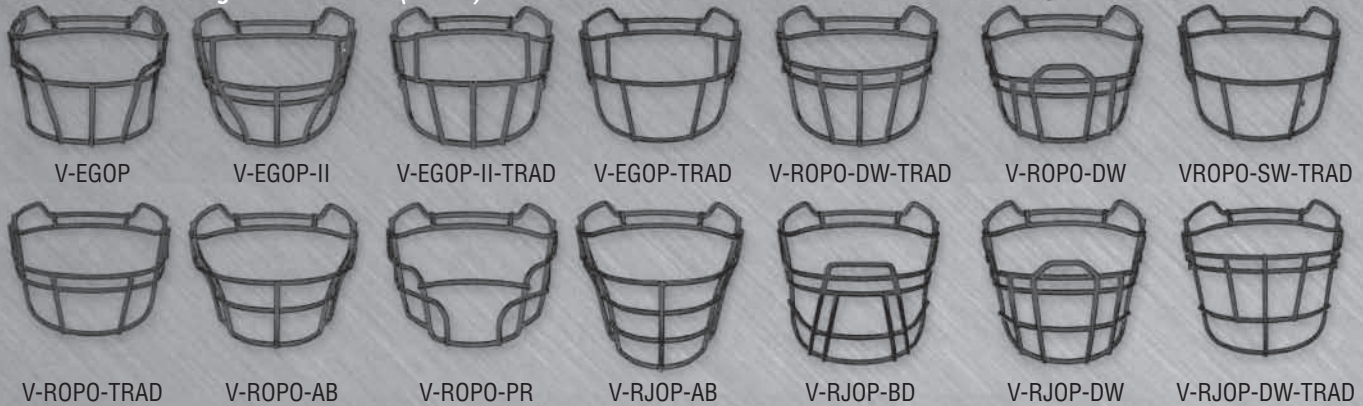

Helmet Only **\$119⁹⁵**

inflatable Liner
Molded standard color
Sizes: XS - XL

Attached mask with purchase of helmet: \$20.00

VENGEACE FACEGUARDS - VARSITY

Recommended for Vengeance Helmets (S-2XL)

\$42⁹⁵ CARBON STEEL