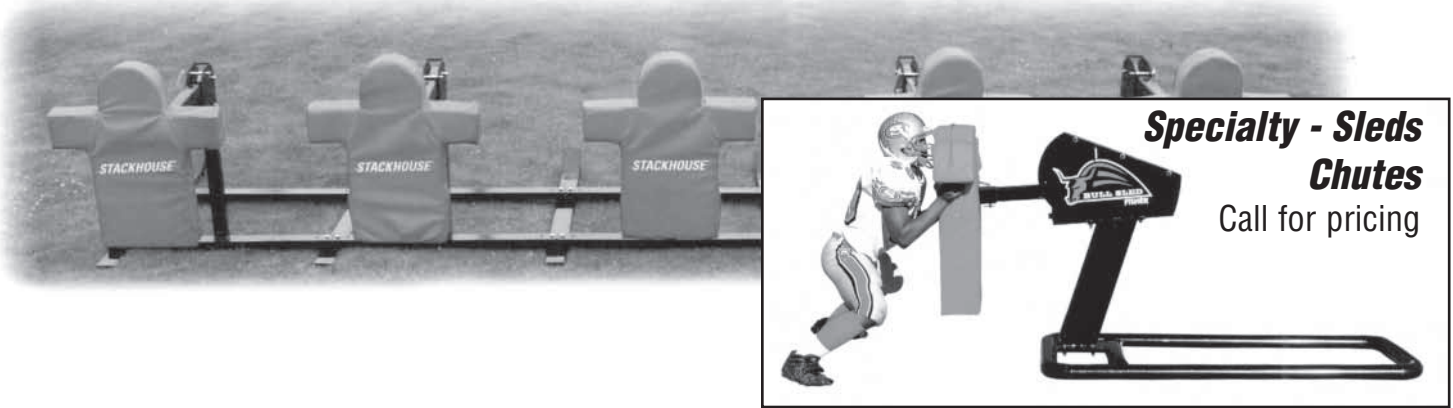

FOOTBALL SLEDS & CHUTES

**Specialty - Sleds
Chutes**
Call for pricing

FOOTBALL - EQUIPMENT ROOM & FIELD EQUIPMENT

**Helmet Rack
HRAK**
Holds 60 helmets

$329⁹⁵