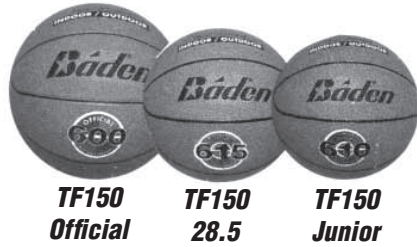

P.E. SUPPLIES

School Quality Products

RUBBER

Baden
 • Precision wound
 • 2-ply butyl bladder
Spalding TF-150
\$7⁹⁵

COMPOSITE

Baden Composite Indoor Game Elite
 BX7E Reg. or BX6E 28.5
\$52⁹⁵

SPALDING TF-1000
 Reg. or 28.5
WILSON Evolution
 Reg. or 28.5 WIDE CHANNEL
Indoor \$52⁹⁵

INDOOR COMPOSITE

SPALDING TF-500
 • Performance composite leather cover
 • 60% nylon/40% polyester windings
 • 60% butyl rubber bladder
 Sizes: 29.5", 28.5", 27.5"
\$24⁹⁵

INDOOR-OUTDOOR SYNTHETIC LEATHER