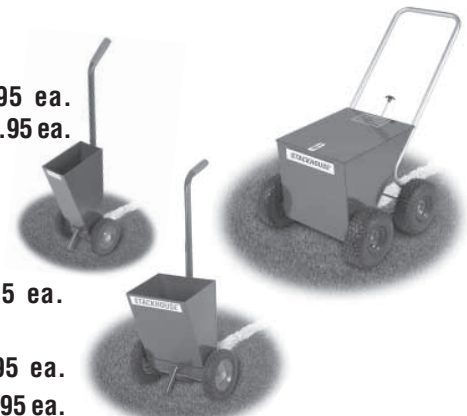

SPRAY LINER

This lightweight portable aerosol applicator saves time and labor. Athletic fields can be striped and decorated with ease. Create crisp, sharp stripes in widths from 2" to 4". 10" wheels. Holds 12 extra cans.

LSSL UPS 33 lbs.

\$149⁹⁵

Spray Paint - White (case of 12) ... \$47.95

LINERS

LSSL - Acculiner C02
Pressure spray \$149.95 ea.
Aerosol Paint 18 oz. case of 12 ... \$47.95 ea.

STACKHOUSE LINERS

GYPSUM CHALK
GENIE 50 LG50 - 4 Wheel,
50 lb. capacity \$169.95 ea.
LTW-25 - 2 Wheel, 25 lb. capacity,
Finger tip shut off \$119.95 ea.
ROUSTABOUT 200 - 2 Wheel ... \$89.95 ea.