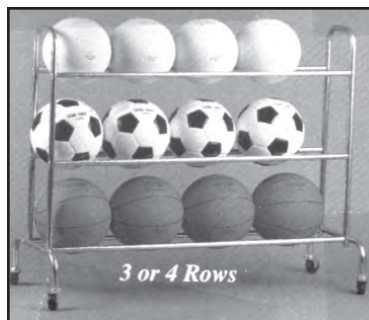

TPE-33 **\$119⁹⁵**

HD Secure Ball Locker

Full-size HD secure locker holds 28-30 balls. Powder-coated steel tubing. Lockable hinged lid for security. 4 HD swivel caster wheels for easy mobility.

Size: 47"L x 24"W x 38"D.

\$269⁹⁵

Basketball Rack

12 Ball **\$49⁹⁵**

16 Ball **\$59⁹⁵**

#128 12 Ball Double Tuff

\$149⁹⁵

CENTERLINE® ELITE™ ALUMINUM VOLLEYBALL

2016