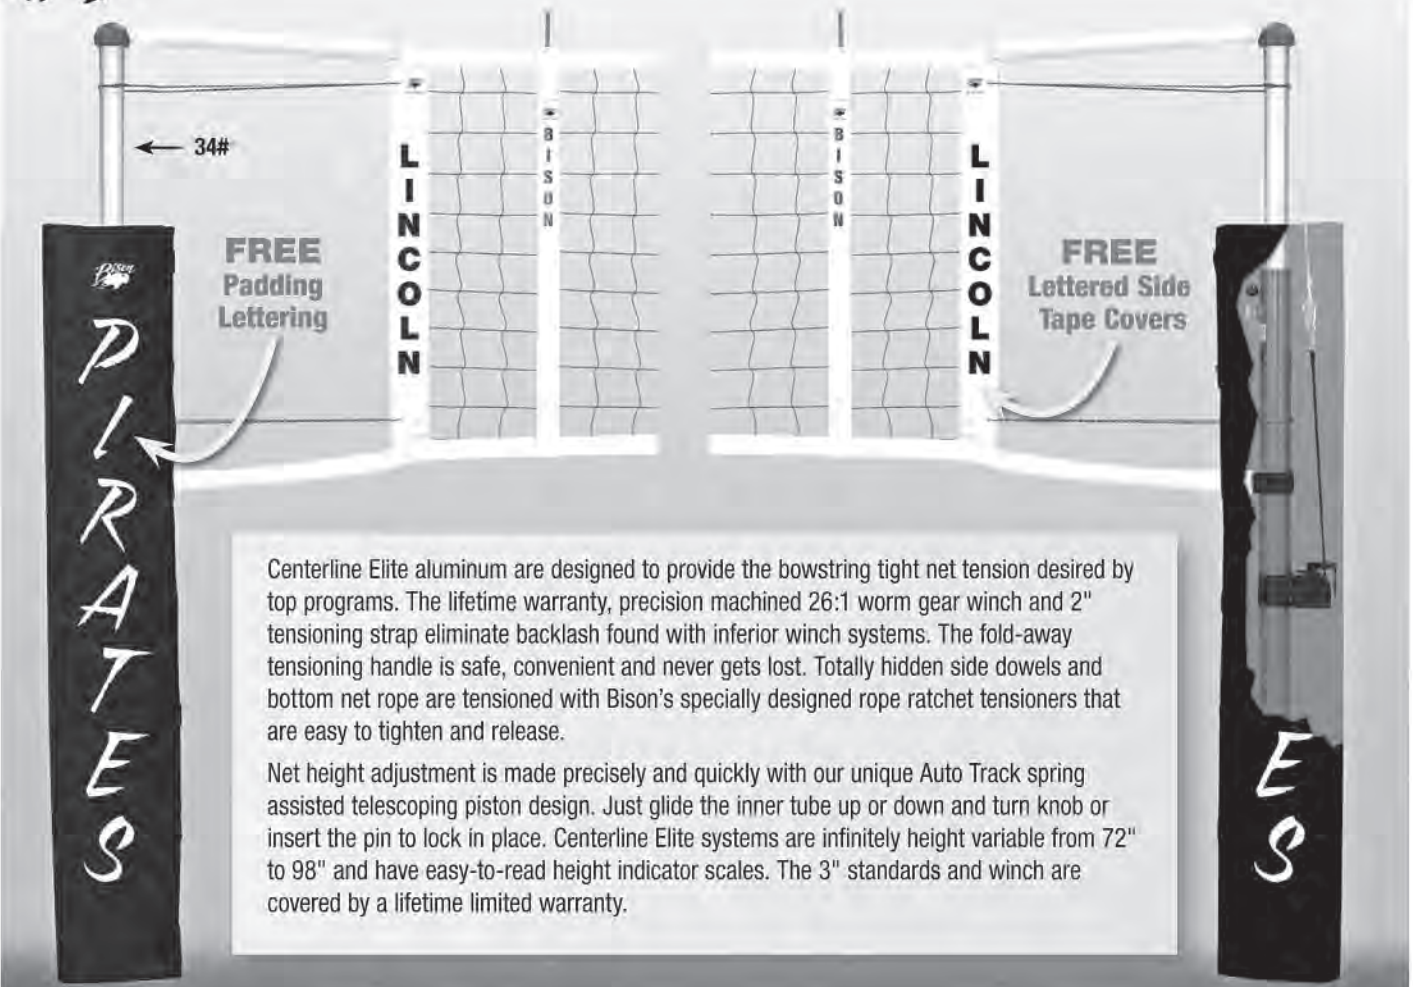

TPE-33 **\$119⁹⁵**

HD Secure Ball Locker

Full-size HD secure locker holds 28-30 balls. Powder-coated steel tubing. Lockable hinged lid for security. 4 HD swivel caster wheels for easy mobility.

Size: 47"L x 24"W x 38"D.

\$269⁹⁵

Basketball Rack

12 Ball **\$49⁹⁵**

16 Ball **\$59⁹⁵**

#128 12 Ball Double Tuff

\$149⁹⁵

CENTERLINE® ELITE™ ALUMINUM VOLLEYBALL

2016