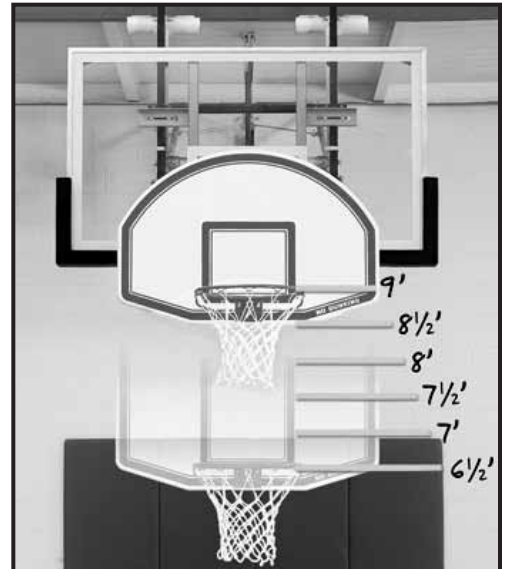

TR86 6-in-1 Adjustable Easy-Up Easy-Up Youth Mini Goals

Age appropriate goal height for kids of all ages now available in single adjustable unit... This one model can be set at 6 1/2', 7', 7 1/2', 8', 8 1/2' or 9' goal height for kids as young as four years old. Two minute height adjustment without tools.

$569⁹⁵

Poly-Spot Markers - 9" Orange ..... $39.95 doz.

WATER BOTTLES/ CARRIER

Gatorade

Six quart-size squeeze bottles.

Set of 6 bottles only ..... $22.50 ea.

6 Bottles, 1 Carrier ..... $43.50 set

Carrier Only $21.00